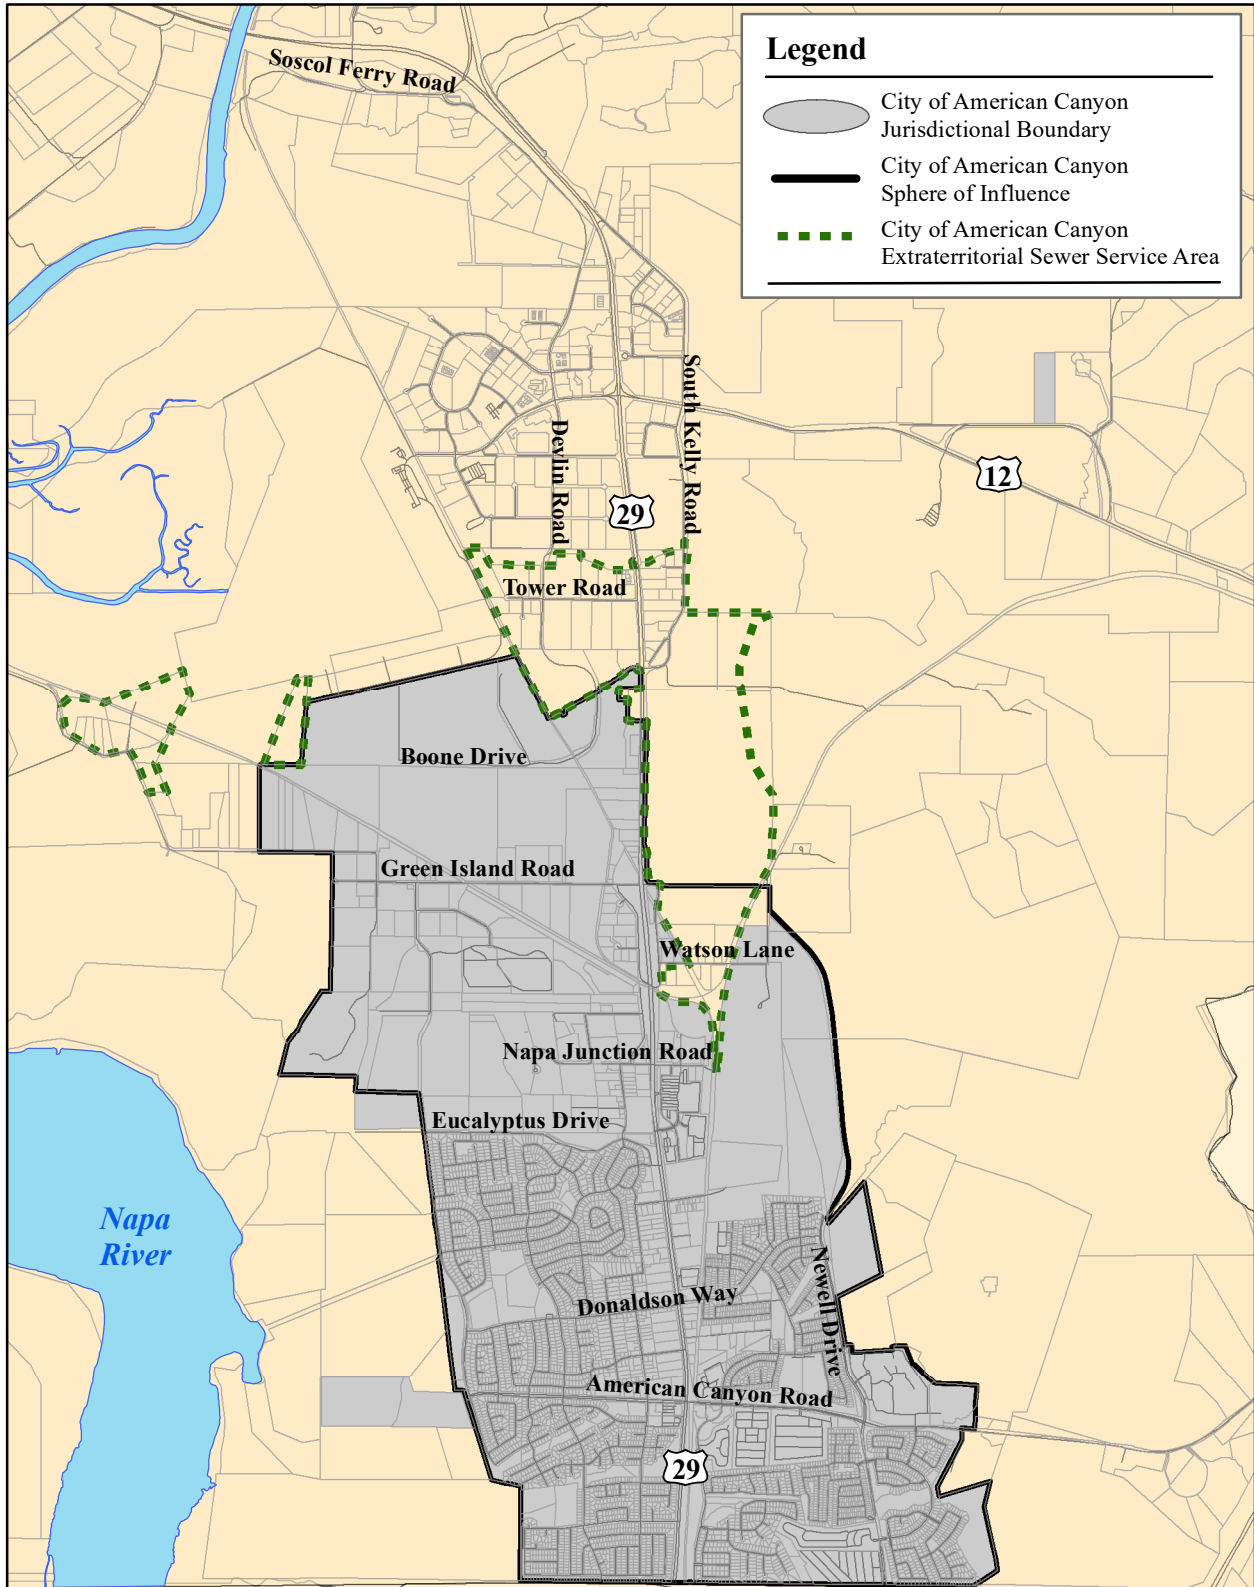

# City of American Canyon

**Legend**

-  City of American Canyon Jurisdictional Boundary
-  City of American Canyon Sphere of Influence
-  City of American Canyon Extraterritorial Sewer Service Area

December 20, 2019  
Prepared by LAFCO Staff